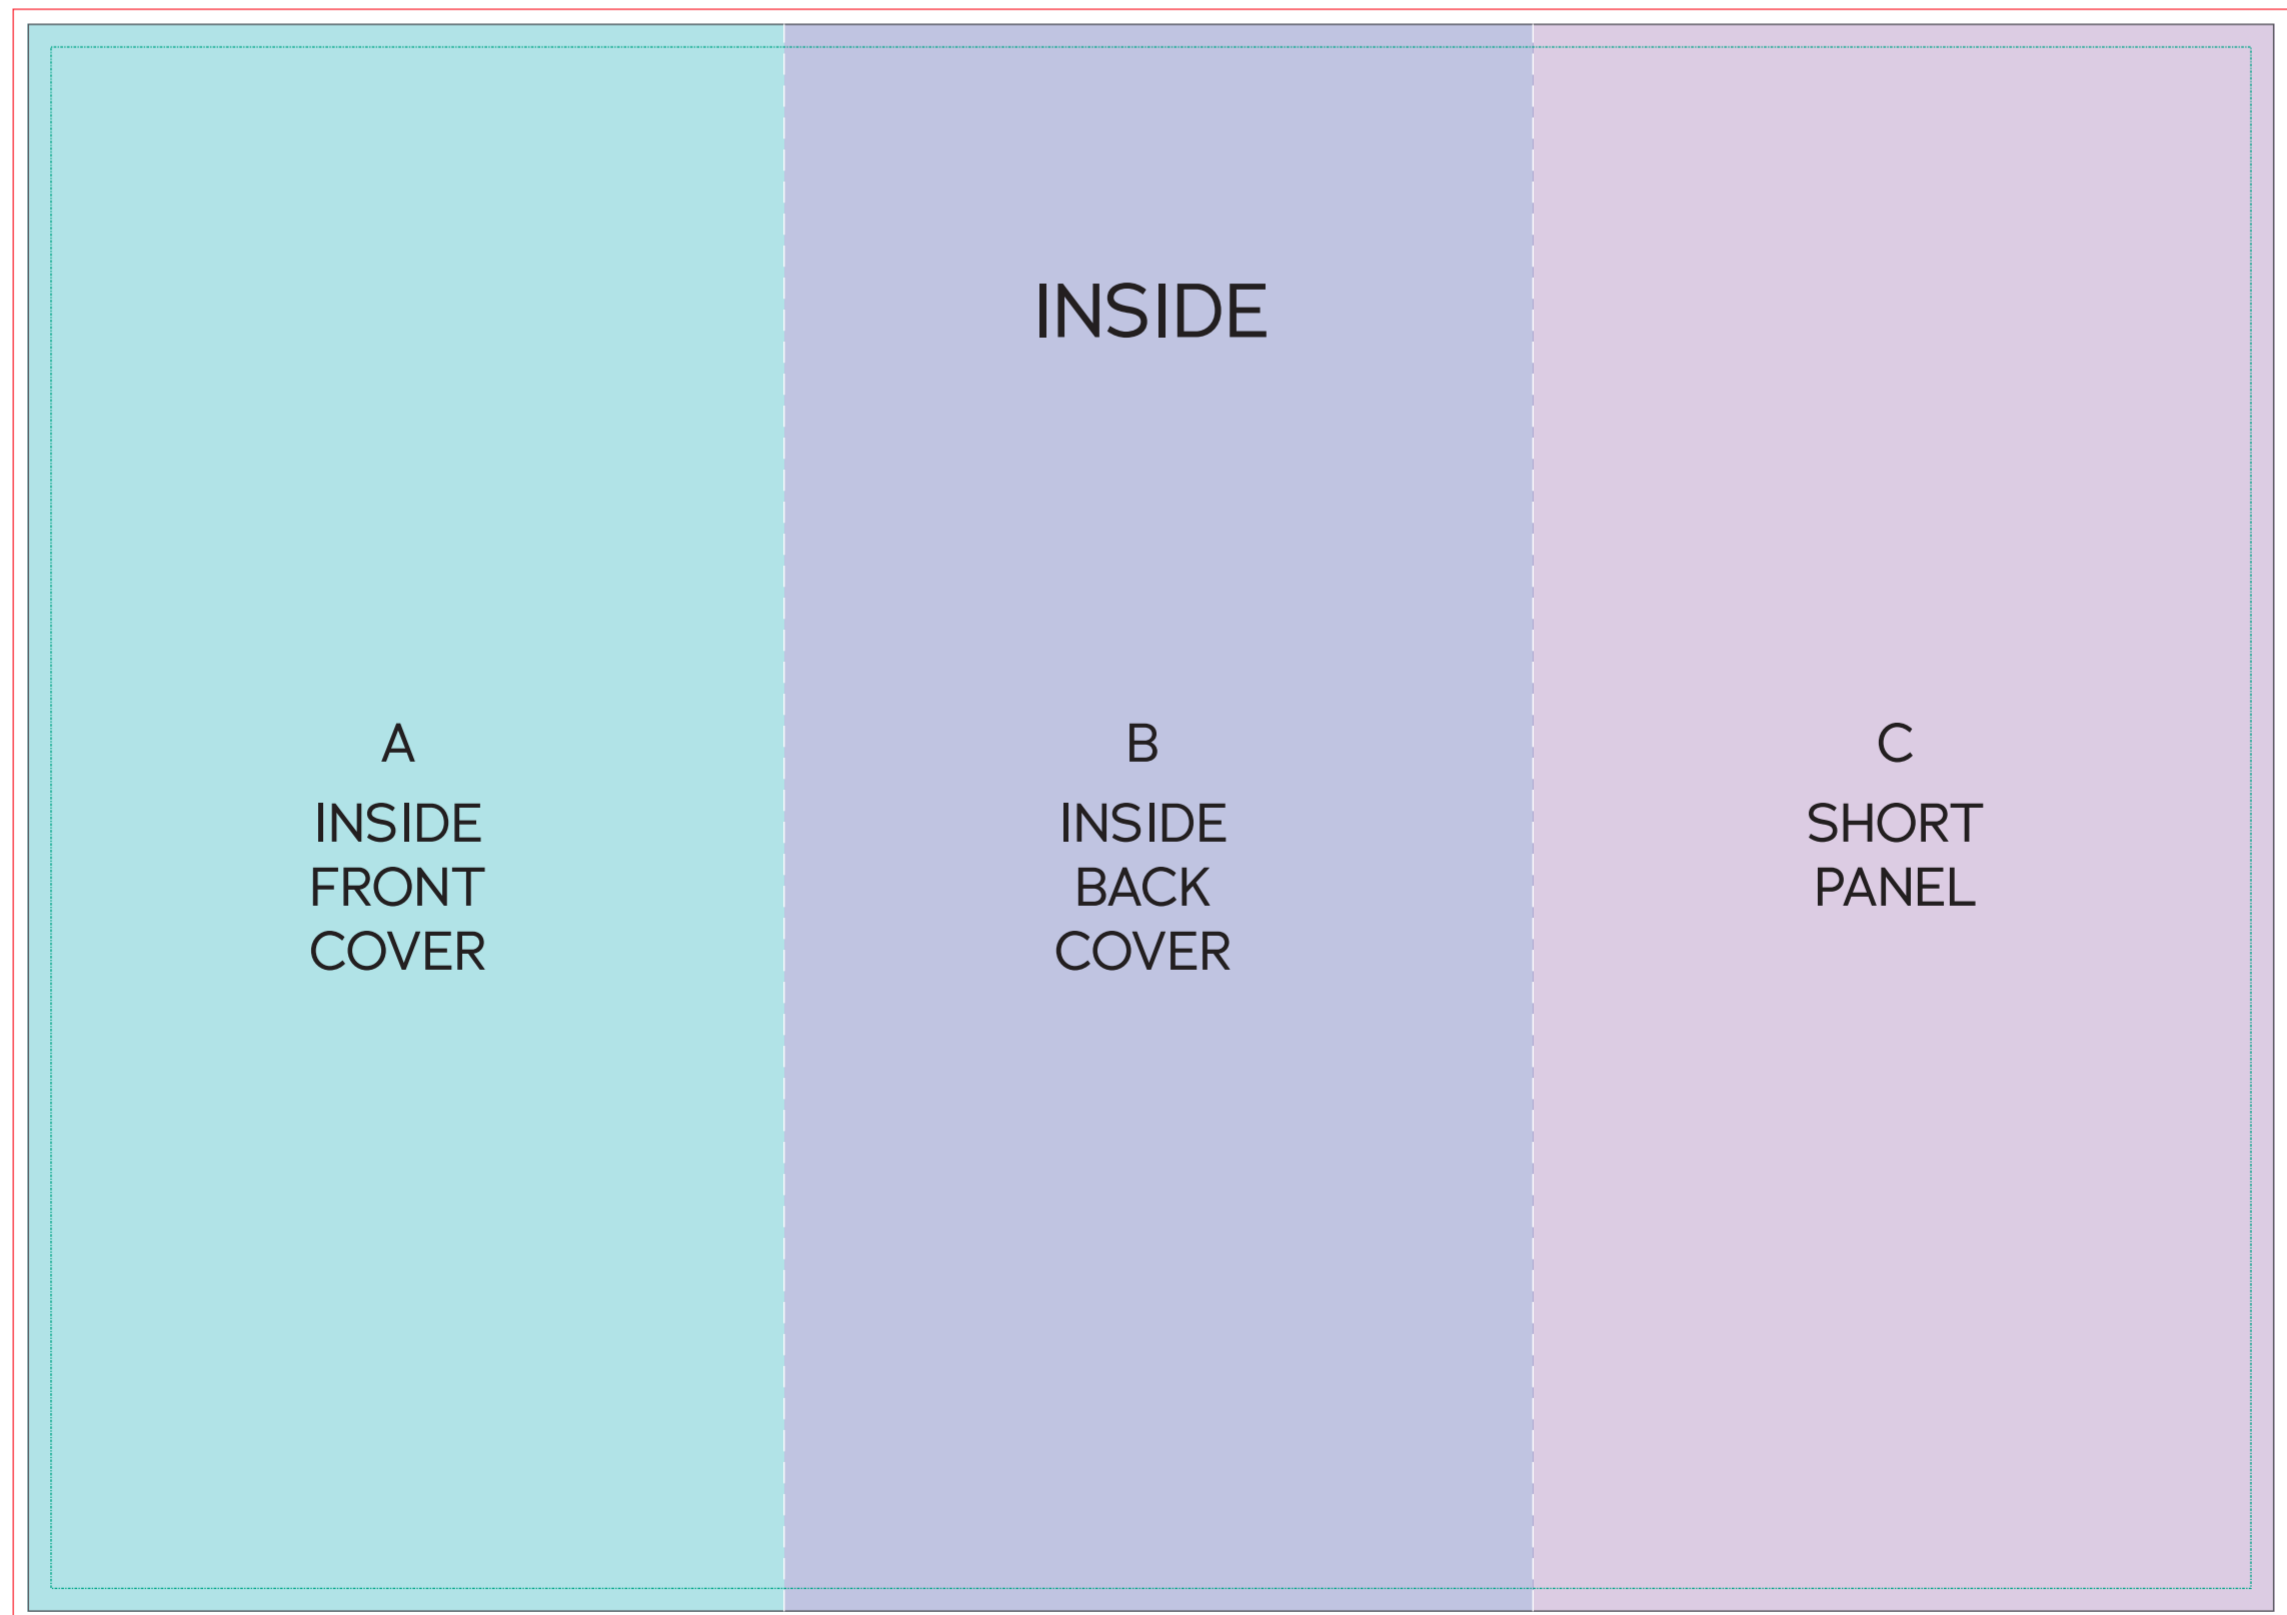

BACK COVER (B): 99x210mm

SHORT PANEL (C): 98x210mm

Flyer artwork needs to be supplied as a two page PDF.
Outside as Page 1 and Inside as Page 2.

ARTWORK SPECIFICATIONS

Fonts: Converted to outlines or curves (where possible)