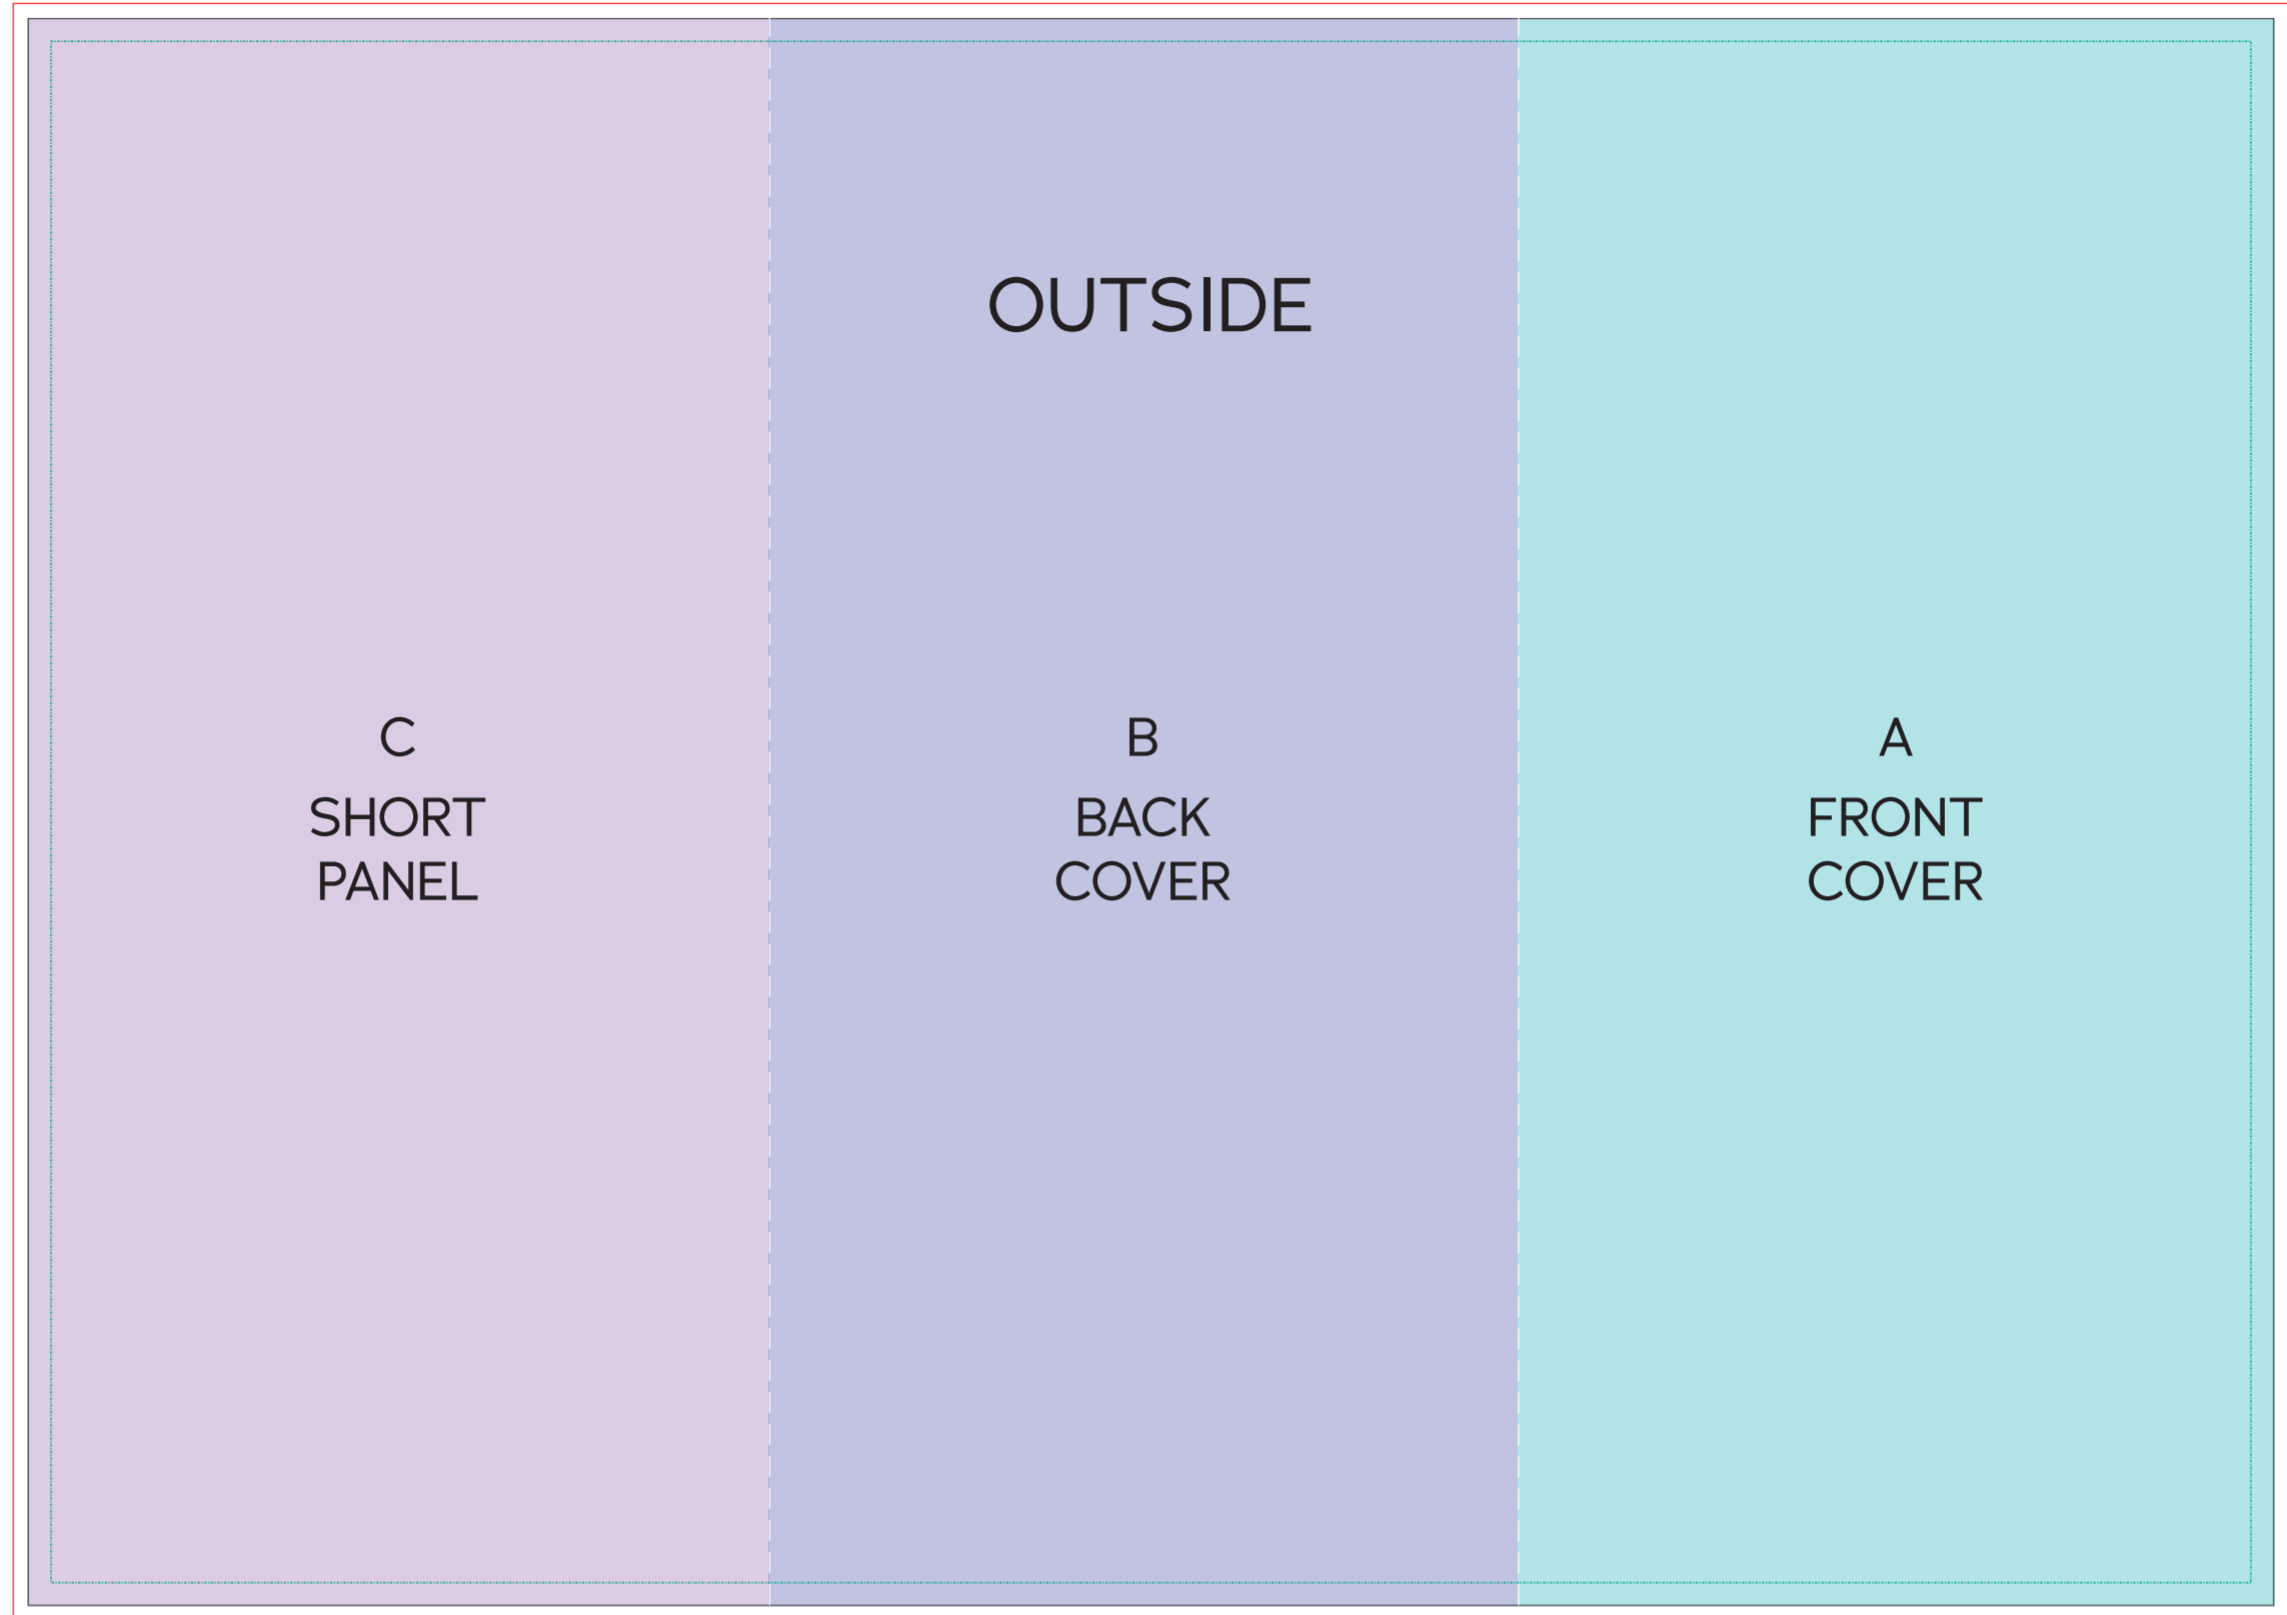

BACK COVER (B): 99x210mm

SHORT PANEL (C): 98x210mm

Flyer artwork needs to be supplied as a two page PDF.
Outside as Page 1 and Inside as Page 2.

ARTWORK SPECIFICATIONS

Fonts: Converted to outlines or curves (where possible)